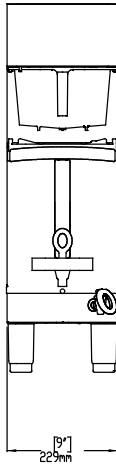

Front

Electric

Supply voltage:

600804 (EPBC1A2UK) 230 V/1N ph/50/60 Hz

Electrical power max.:

2.3 kW

Key Information:

External dimensions, Width: 232 mm

External dimensions, Depth: 479 mm

External dimensions, Height: 765 mm

Net weight: 18 kg

Shipping weight: 23 kg

Shipping height: 784 mm

Shipping width: 359 mm

Shipping depth: 654 mm

Shipping volume: 0.18 m³