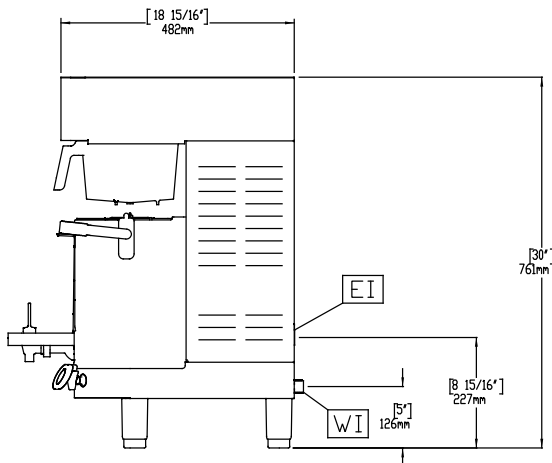

Front

Electric

Supply voltage:

600804 (EPBC1A2UK) 230 V/1N ph/50/60 Hz

Electrical power max.:

2.3 kW

Key Information:

External dimensions, Width: 232 mm

External dimensions, Depth: 479 mm

External dimensions, Height: 765 mm

Net weight: 18 kg

Shipping weight: 23 kg

Shipping height: 784 mm

Shipping width: 359 mm

Shipping depth: 654 mm

Shipping volume: 0.18 m³

Side

Top